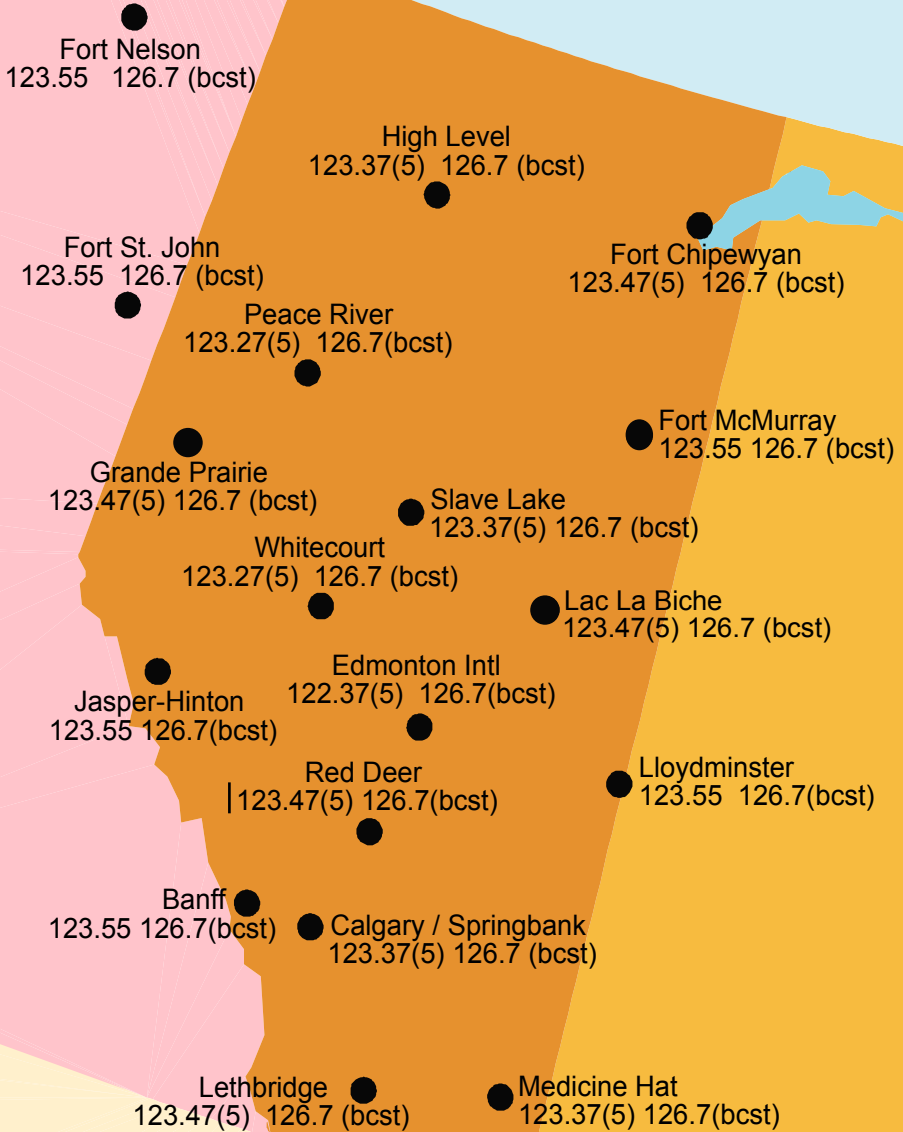

EDMONTON FIC FISE RCOs

(d) = dial-up

(bcst) = broadcast

NOT FOR NAVIGATION